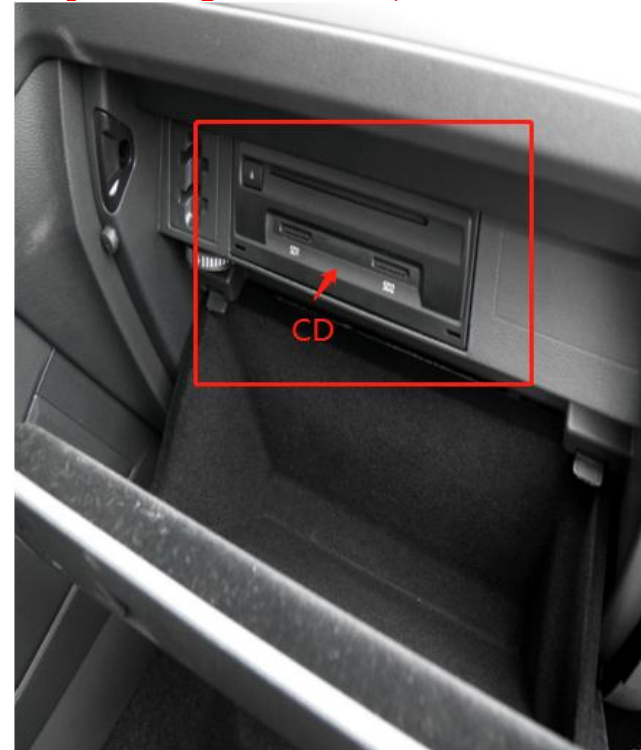

VW model configuration table

VW (MQB)						
Car	Year	Sysmtem	Screen	Dial code	Box	cable
VW TIGUAN	2017-2020	MQB	7 inch(6.5inch need to upgrade screen parameters)	11010000	VW MQB box	B9
VW Teramont	2017-2020	MQB				
VW PHIDEON	2017-2020	MQB				
VW GOLF GTI	2017-2020	MQB				
WV Polo	2014-2018	MQB				
VW Passat (B8)	2017-2020	MQB				
WV MAGOTAN (B8)	2017-2020	MQB				

There is a CD host in the position of the co-pilot glove box, which can support

Installation method

Volkswagen carplay connection